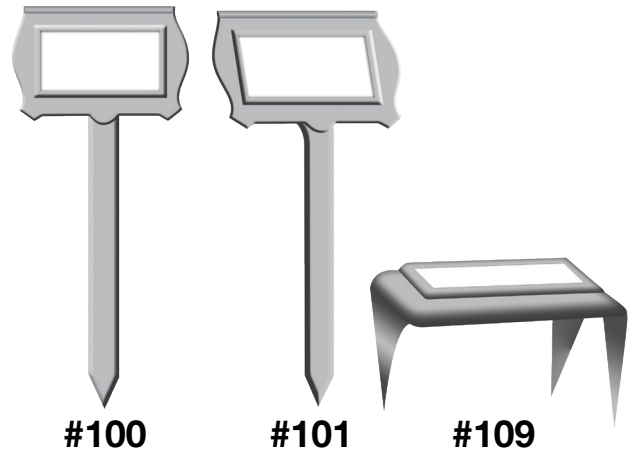

## GRAVE MARKER STYLES

214 N. Cedar | P.O. Box 323  
Nevada, MO 64772

Order by phone, fax, email, or online

Phone: (800) 641-4038

Fax: (417) 667-2708

Email: info@wfnorman.com

www.wfnorman.com/contact