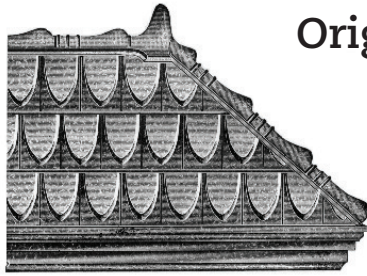

W.F. Norman Corporation

214 North Cedar • P.O. Box 323 • Nevada, MO 64772

Toll Free: 800-641-4038

Phone: 417-667-5552

Fax: 417-667-2708

Email: info@wfnorman.com