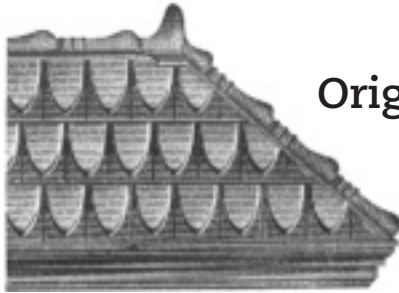

## Original Victorian Metal Shingles

Prices Effective Oct. 1, 2014  
F.O.B. Nevada, MO

Style A

## Style A and C Shingles

Shingle Size 8<sup>1</sup>/<sub>4</sub>" x 12"  
145 Shingles per Square  
28 ga. Galv. \$3.95 each  
16 oz. Copper \$11.85 each

Style C

	Galv.	Copper
Ornamental Ridge Tile – 12"	\$4.95	\$14.85
Ornamental Ridge Starter	4.95	14.85
Finial No. 25 for Hip	69.00	138.00
Finial No. 25B for Gable	69.00	138.00
Finial No. 26 for Gable	64.00	128.00
Finial No. 27 for Hip	64.00	128.00
Cont. Ornamental Ridge – 5'	25.00	75.00
Cont. Hip Finish – 5'	24.00	72.00
Cont. Hip Starter	4.75	14.25
Hip Shingle	4.25	12.75
Style A Cresting – 6'	48.00	144.00
Style A Cresting – 8'	65.00	195.00
Finial No. 1	69.00	138.00
Folded Valley – 14" x 10'	49.00	147.00